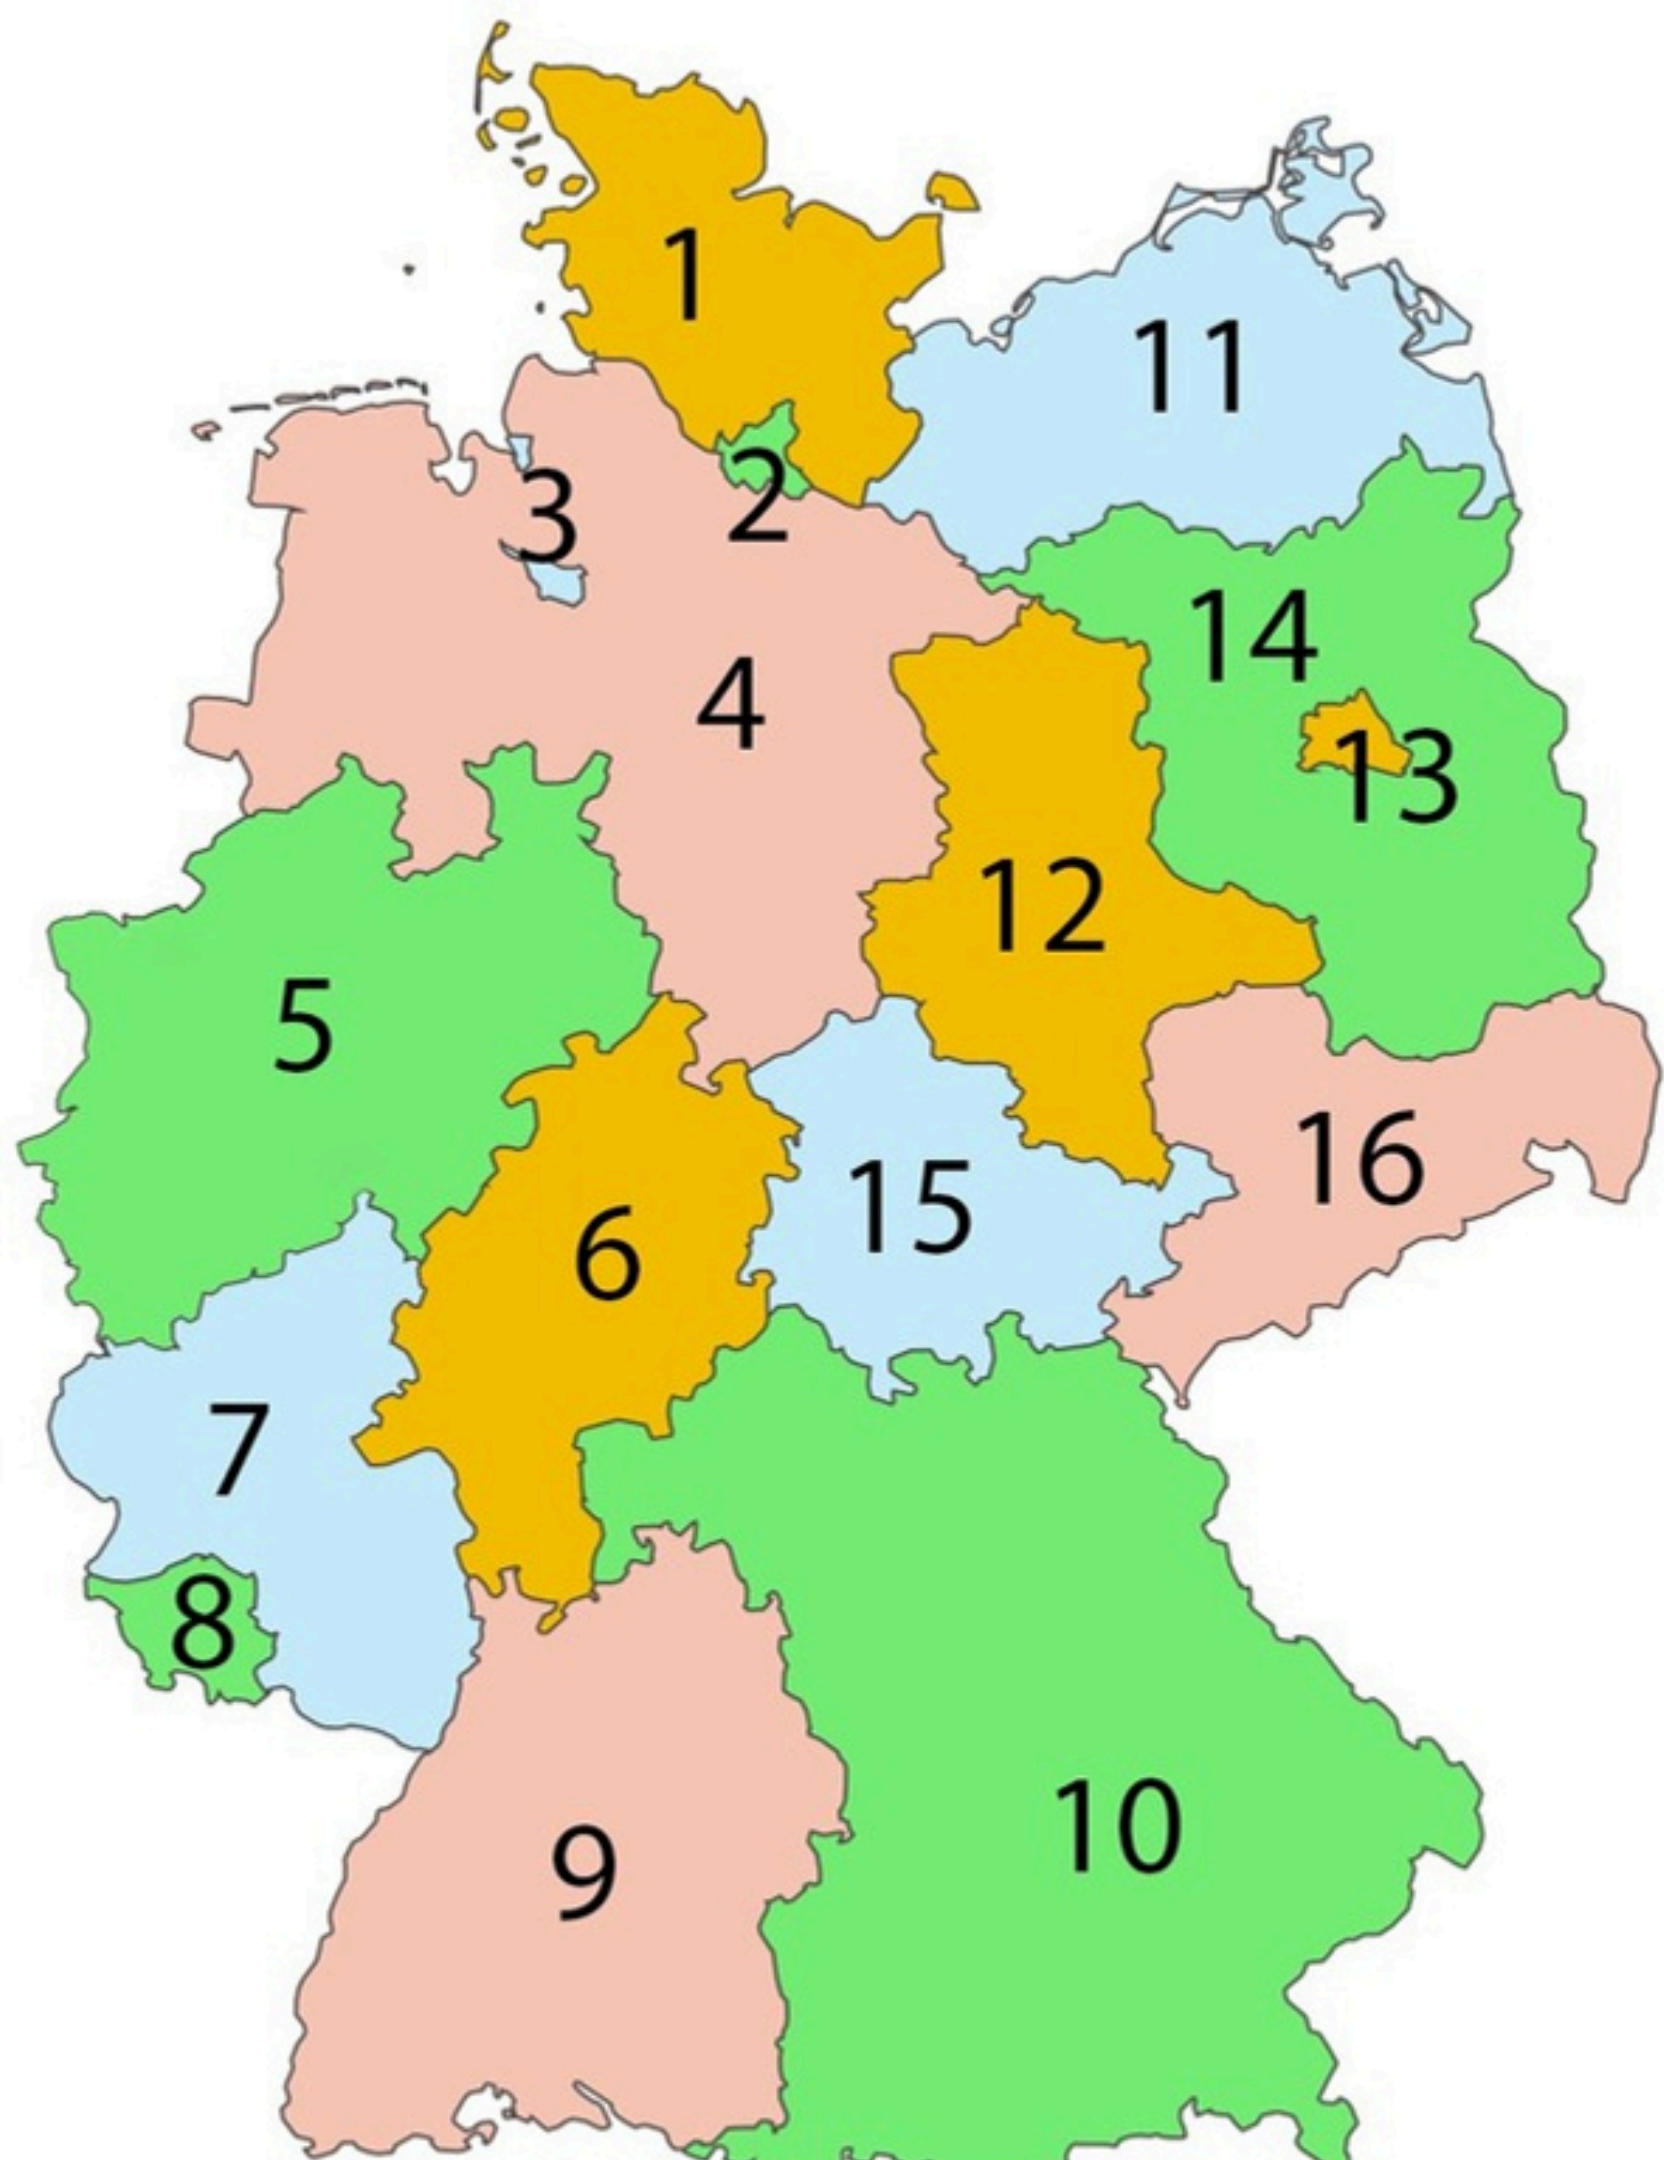

WHERE IS GERMANY?

Adobe Stock | #444921932

Where am I
from?

I am from
Passau, but
where is it
exactly?

HOW MANY
REGIONS/AREAS
DOES GERMANY
HAVE?

HOW MANY
PEOPLE ARE
LIVING IN
GERMANY?

WE ARE 83
MIO. PEOPLE!

WE HAVE THE MOST
PEOPLE, BUT WE ARE
NOT THE BIGGEST
COUNTRY IN EUROPE!

**What is the biggest
country in Europe?**

What is the German flag?

1

2

3

DEM DEUTSCHEN VOLKE

Which animal represents Germany?

1

2

3

The Eagle!!

Which city is the biggest?

Berlin

Hamburg

München

FOOD IN GERMANY!

Curry Wurst

Brezen:

Döner/Kebab

Lebkuchen

Leberkassettel

WEATHER IN GERMANY

Adobe Stock | #221343579