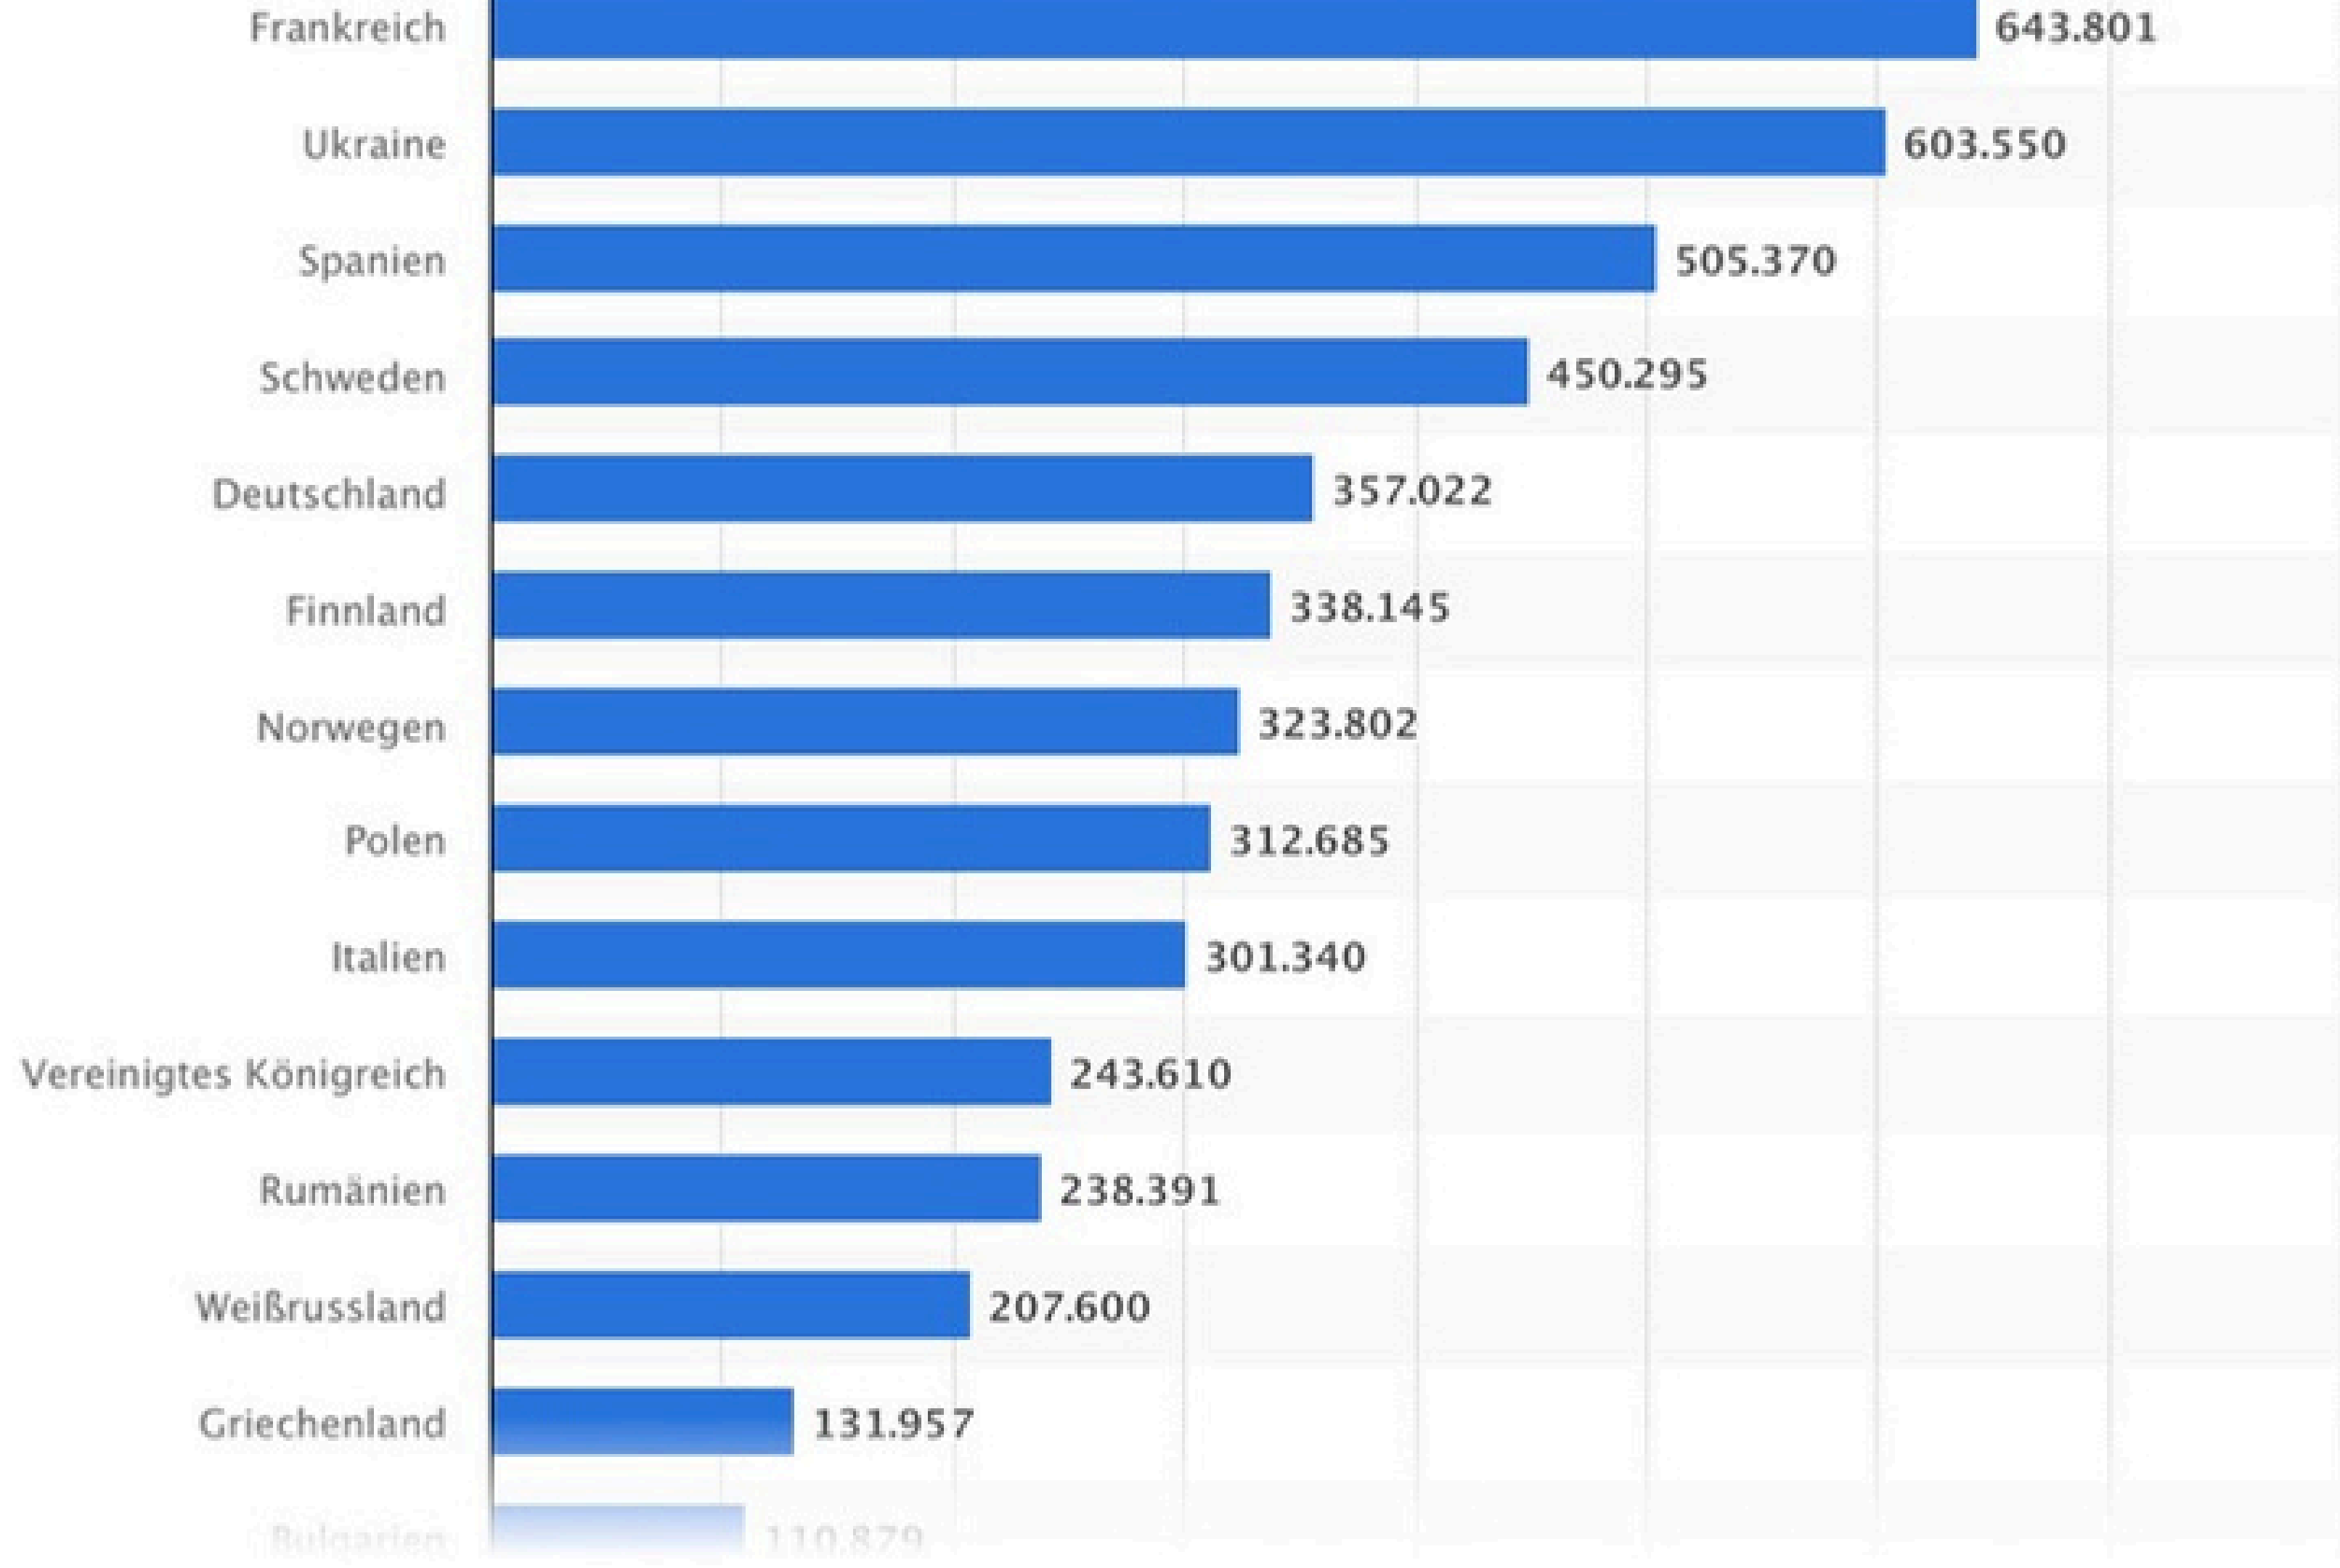

WHERE IS GERMANY?

Adobe Stock | #444921932

Where am I
from?

I am from
Passau, but
where is it
exactly?

HOW MANY
REGIONS/AREAS
DOES GERMANY
HAVE?

HOW MANY
PEOPLE ARE
LIVING IN
GERMANY?

WE ARE 83
MIO. PEOPLE!

WE HAVE THE MOST
PEOPLE, BUT WE ARE
NOT THE BIGGEST
COUNTRY IN EUROPE!

**What is the biggest
country in Europe?**

What is the German flag?

1

2

3

DEM DEUTSCHEN VOLKE

Which animal represents Germany?